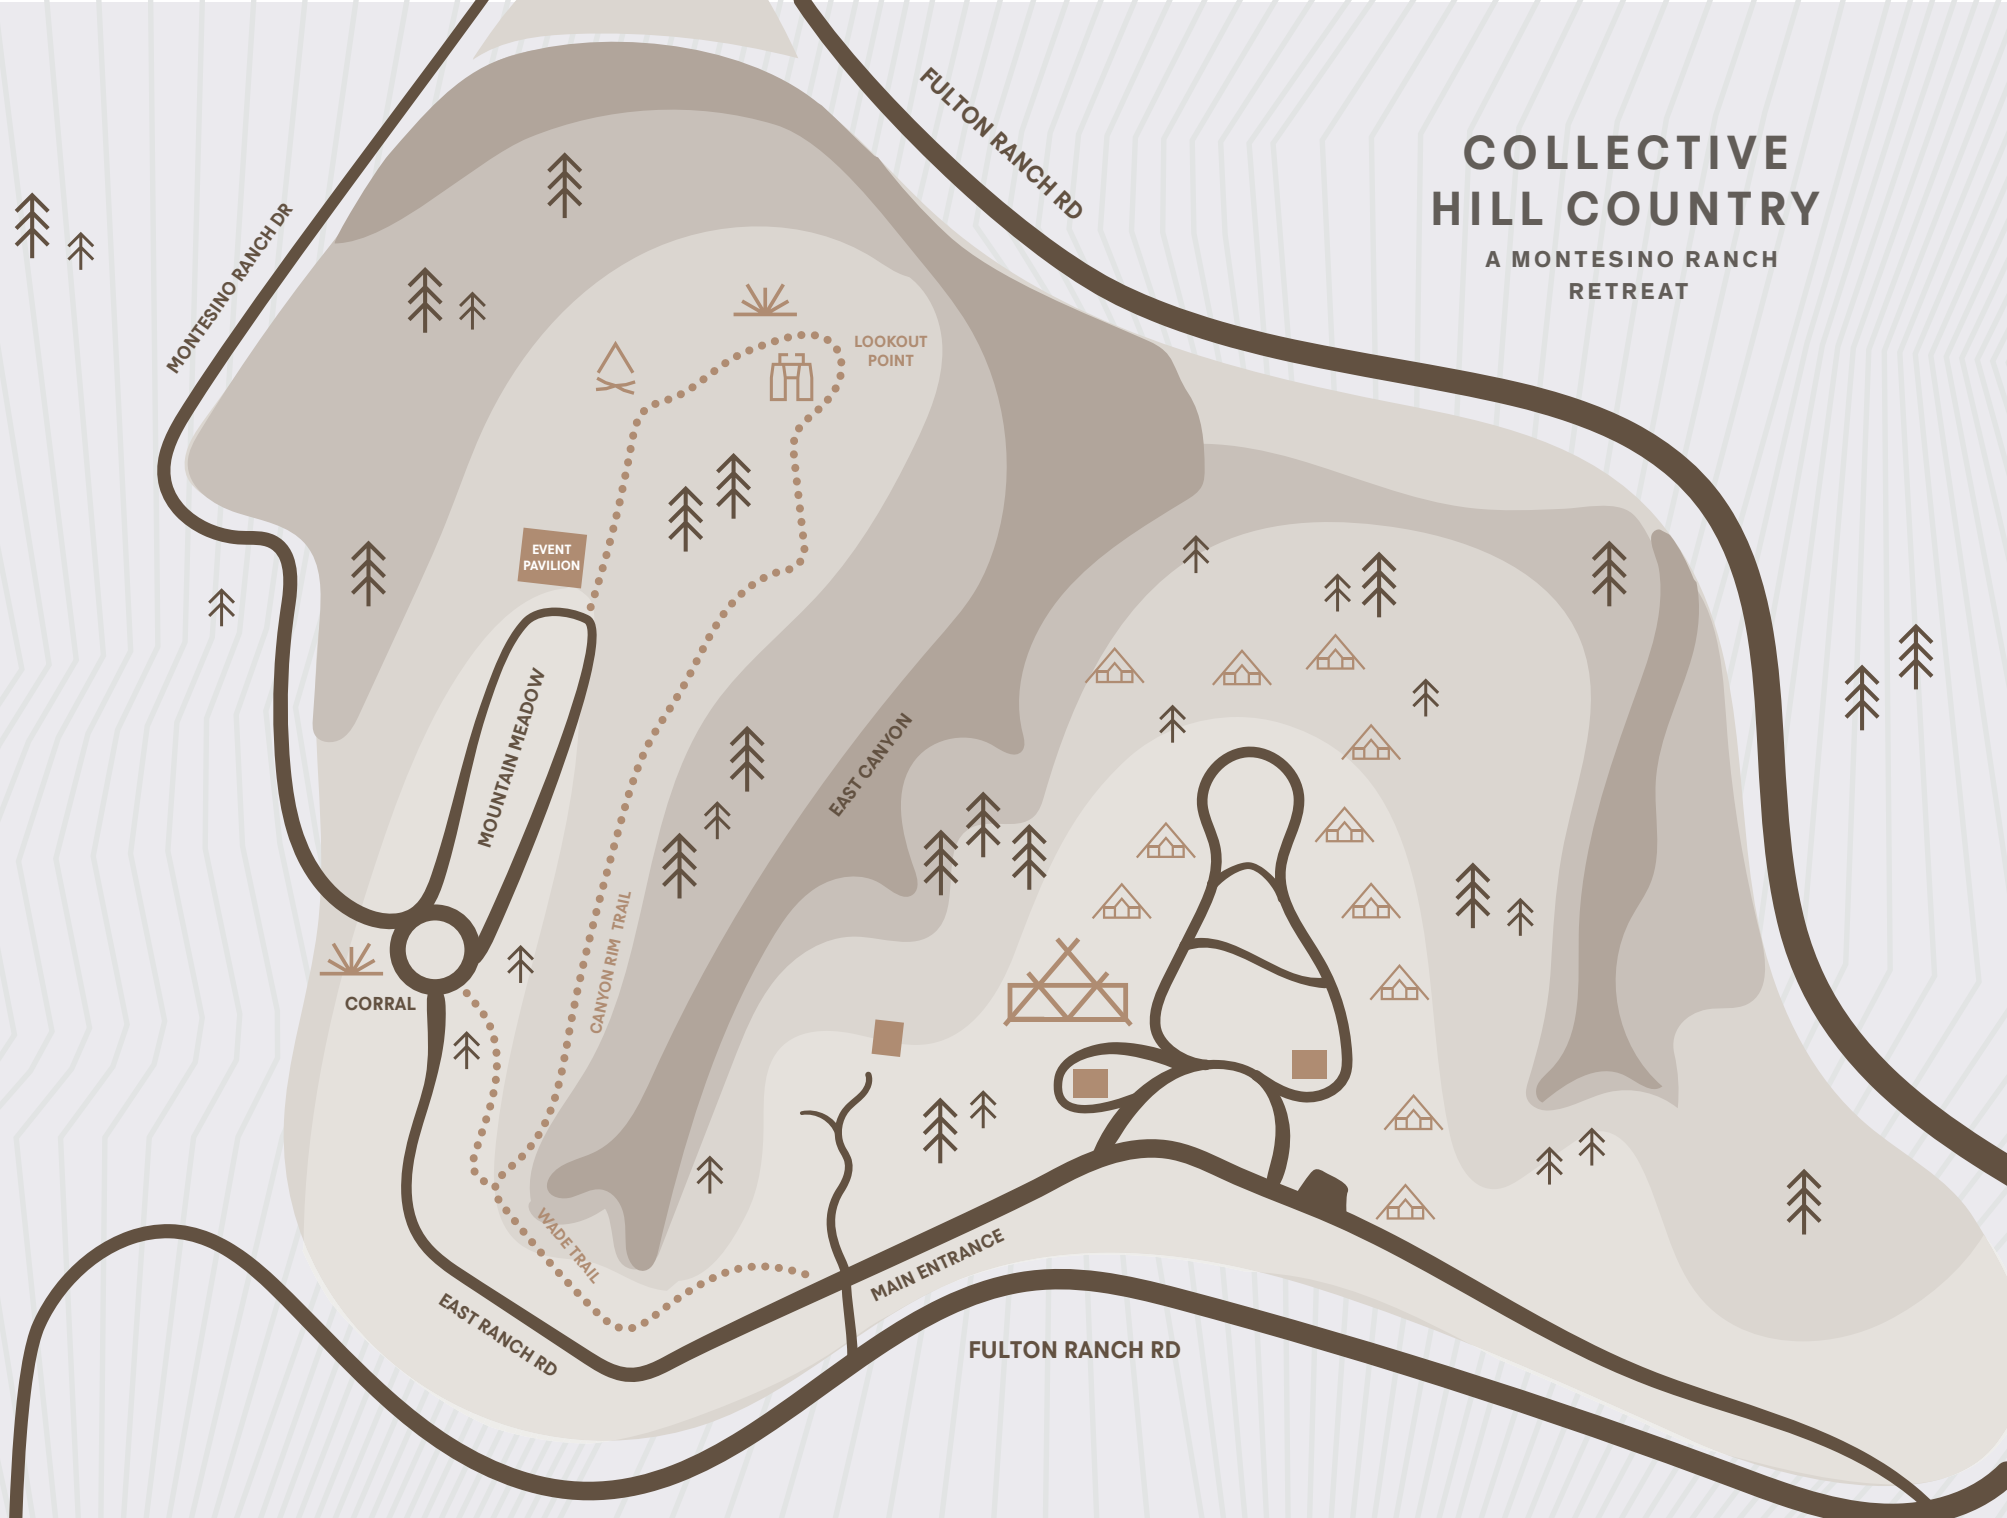

COLLECTIVE HILL COUNTRY

A MONTESINO RANCH RETREAT

300 FT