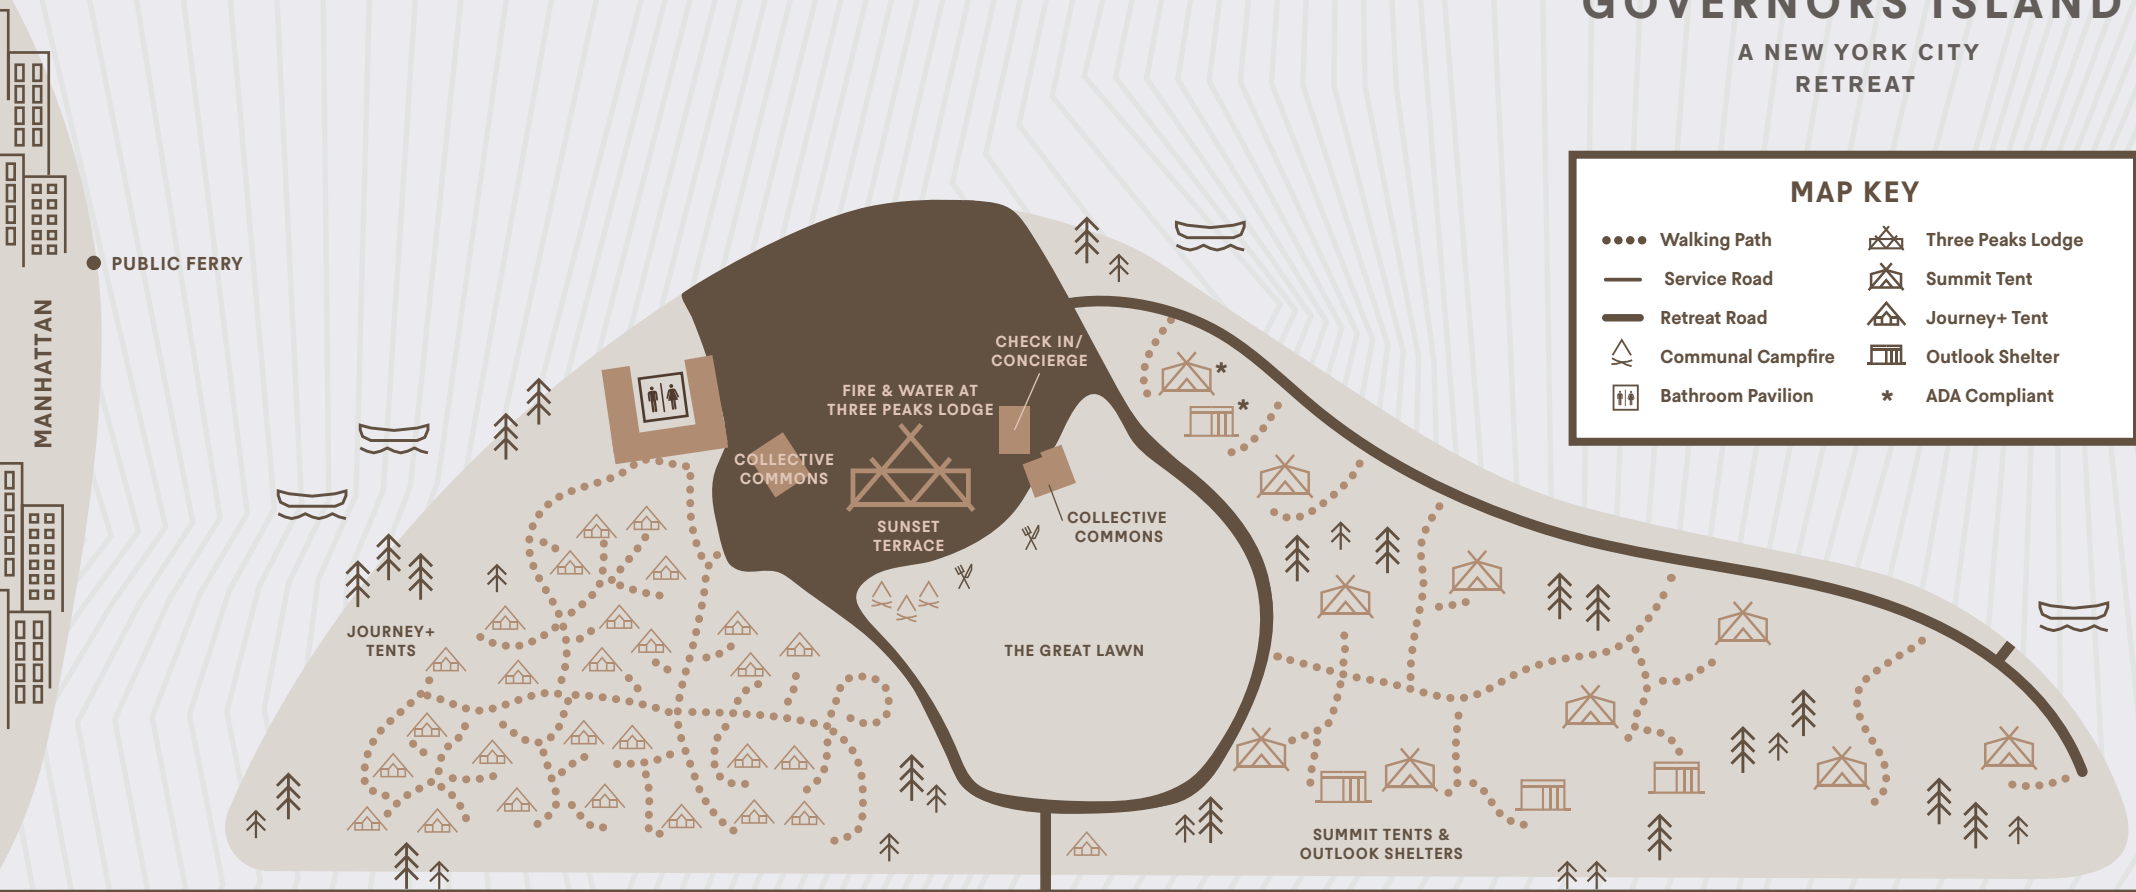

COLLECTIVE GOVERNORS ISLAND

A NEW YORK CITY RETREAT

MAP KEY			
●●●●	Walking Path		Three Peaks Lodge
—	Service Road		Summit Tent
—	Retreat Road		Journey+ Tent
	Communal Campfire		Outlook Shelter
	Bathroom Pavilion	*	ADA Compliant

← TO FERRY & PRIVATE WATER TAXI

RETREAT ENTRANCE